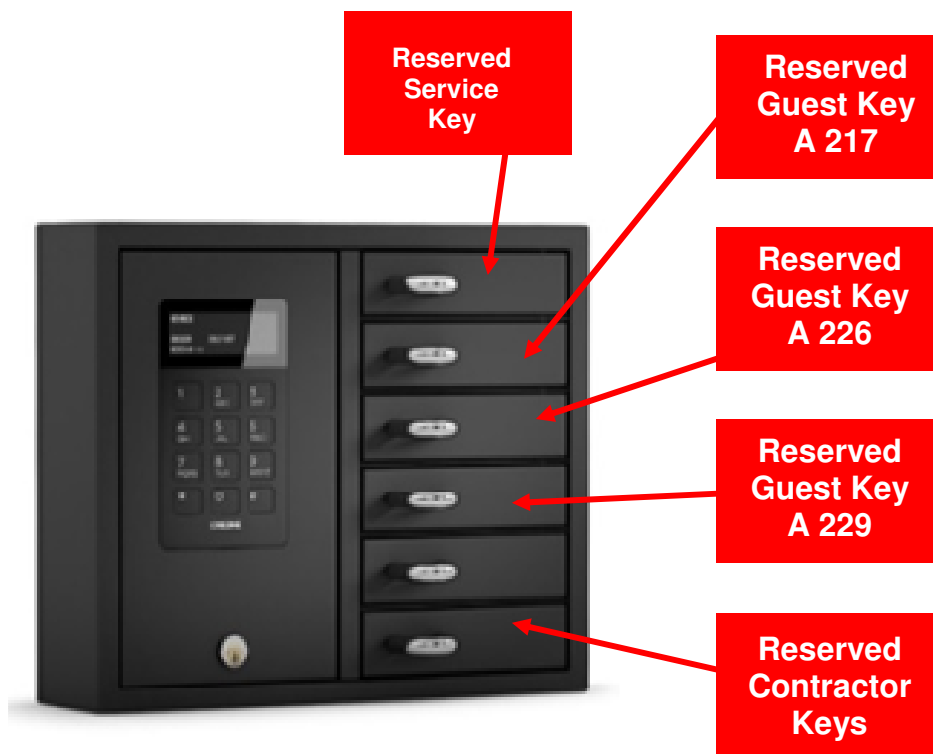

www.keyboxsystems.com

Key-Box

9006 S series Intelligent Key Management Systems

Secure Smart solutions for securing your valuable keys and important assets

The 9006S Series intelligent key system is a flexible system that comes with six intelligent storage compartments, **PIN** entry keypad and an easy to read display to provide an easy overview and user friendly programming. The 9006S can be plugged into a single power source connection (110V - 120V AC) The system includes a battery back up in case of power outages. The 9006S can be expanded up to 15 slave cabinets for a total of 96 compartments within the system

External Dimensions	Internal Dimensions	Weight
350 x 280 x 85mm	145 x 40 x 60mm	5.3 kg

KeyWin Light PC USB Software

KeyWin Light is a software that simplifies your work in a flexible and easy to grasp way. You can monitor and control both key management and storage of valuables. KeyWin is easy to grasp and very simple to administer. All events are registered and saved in KeyWin Light is used with the 9006S Series Systems

9006S Special Package Deal Includes:

- 9006S Series Cabinet
- KeyWin Light PC USB Software
- Battery Back Up
- Set Up Manual
- 1 Year Warranty

\$2,395.00 US

The 9006 S Electronic smart key system is an ideal solutions for Hotel/Motels for a after hours guest check-ins allowing the guest to retrieve their accommodation keys without the need for a staff member being present this would be a big savings to the business!

Affordable Key Management Solutions for all Facilities

Key-Box Intelligent Key/Asset Management For all Types of Hotel / Motels and Organizations

The 9006 S series is also available in stainless steel cabinet for outdoor use