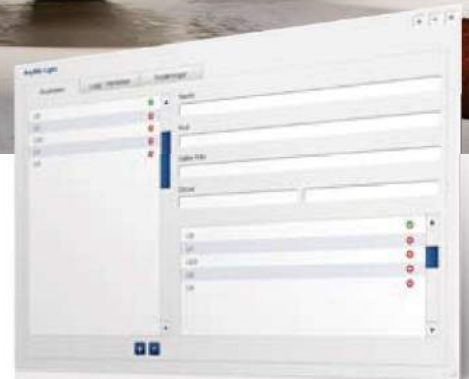

Never Lose Track of Your Valuable Keys Again!

Key-Box

Key Management Solutions with Accountability 24/7