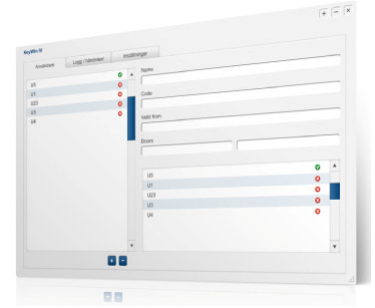

Key-Box 9001 S is powered by
KeyWin Light PC USB Software

The 9002 S Series key cabinet is affordable and extremely easy to use and comes with the KeyWin Light PC USB Software. The authorized users would enter his/her preselected PIN code, the door opens and the user would simply have access to the keys/key rings they want to remove from the cabinet. The system would automatically keep an audit trail of when the door was accessed and by whom. The key cabinet can be programmed from your PC with the KeyWin Light PC USB Software and then downloaded to the cabinet, if a report is required you can simply view it on the key cabinet screen or simply insert the USB stick and download the data for viewing the info on your PC. The 9002 S system electrical requirement is a simple 110 volt AC outlet plug in or can be hard wired connection. The 9002 S Series comes with a full one year parts/labor warranty.

Affordable Key Management Solutions

KeyWin-Light USB PC Key Management Software

KeyWin Light Software Flexible overview for your key management system

KeyWin Light is a software that can be used with the System series for key cabinet and value box. You obtain monitoring and control by plugging a USB flash drive into the cabinet using a service code. The event log is also downloaded to the USB flash drive, which is then processed on a computer. It is simple to add, delete or edit codes as well as to look up information in the event log and then to upload them to the cabinet again via the USB flash drive.