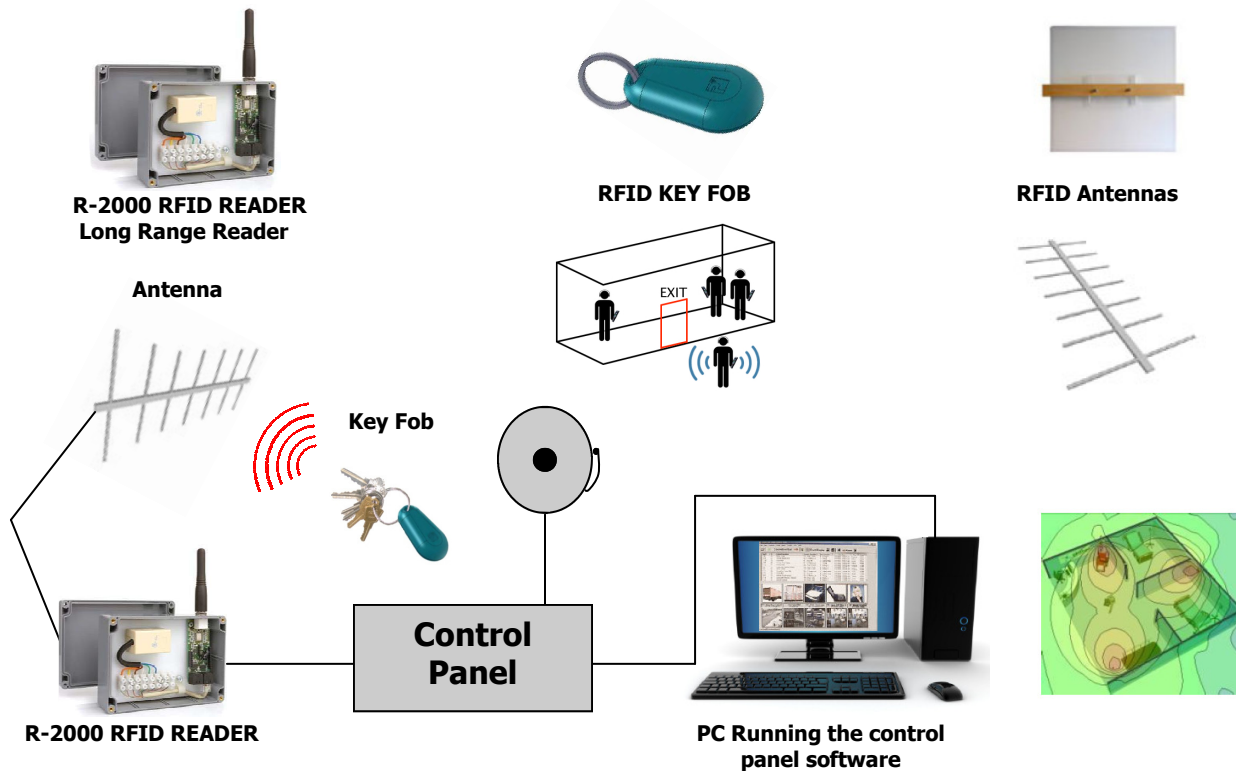

# ALERT-PRO RFID Key Exit Alert System

By Time Access Systems inc

Affordable, Secure Key Asset Management Solutions

## RFID Key Exit Alert Infrastructure

The Key Exit Alert system includes the RFID Reader, Control Panel, Software, Key Fob and Antenna. RFID readers and antennas make up the backbone of the key exit alert system. The reader sends encoded information via internal or external antennas to the tags which in turn forward the information along with the tag identification detail to the system. Each antenna connects directly to the reader to create discrete coverage zones for a variety of applications including asset and personnel tracking

### Alert-Pro RFID Key Exit Alert Infrastructure

**Time Access Systems** offers design services for optimization and maximum scalability. Successful installations begin with a thorough review of the site, including testing within the planned coverage zones and exploration for potential interference conflicts and more. The end result is a customized system solution, which drives the configuration requirements