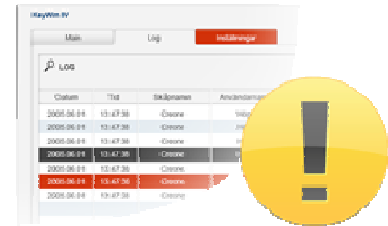

Alarm Indication

When you receive an alarm, the alarm is clearly marked by a red event in the event log and you can easily see who or what has triggered the alarm