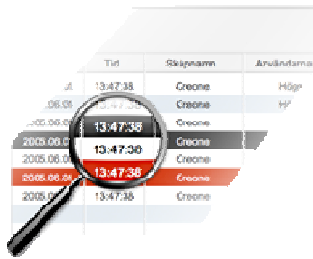

Intelligent Search Functions

The search function finds everything in KeyWin, since it searches on files, email, contacts, groups, alarms, etc. - as fast as you type.

Visual Cabinet View

Gives you the option to view the key cabinet's status and edit the keys in the key cabinet.

Time Channel

Limit a group's use by setting a time channel. The group's keys are available when the time channel is active.

Event Log

All events are registered in the log, both from key cabinets and from KeyWin5. You choose what will be shown. The intelligent search function, with select options and timeframe, simplifies obtaining the right information and producing reports