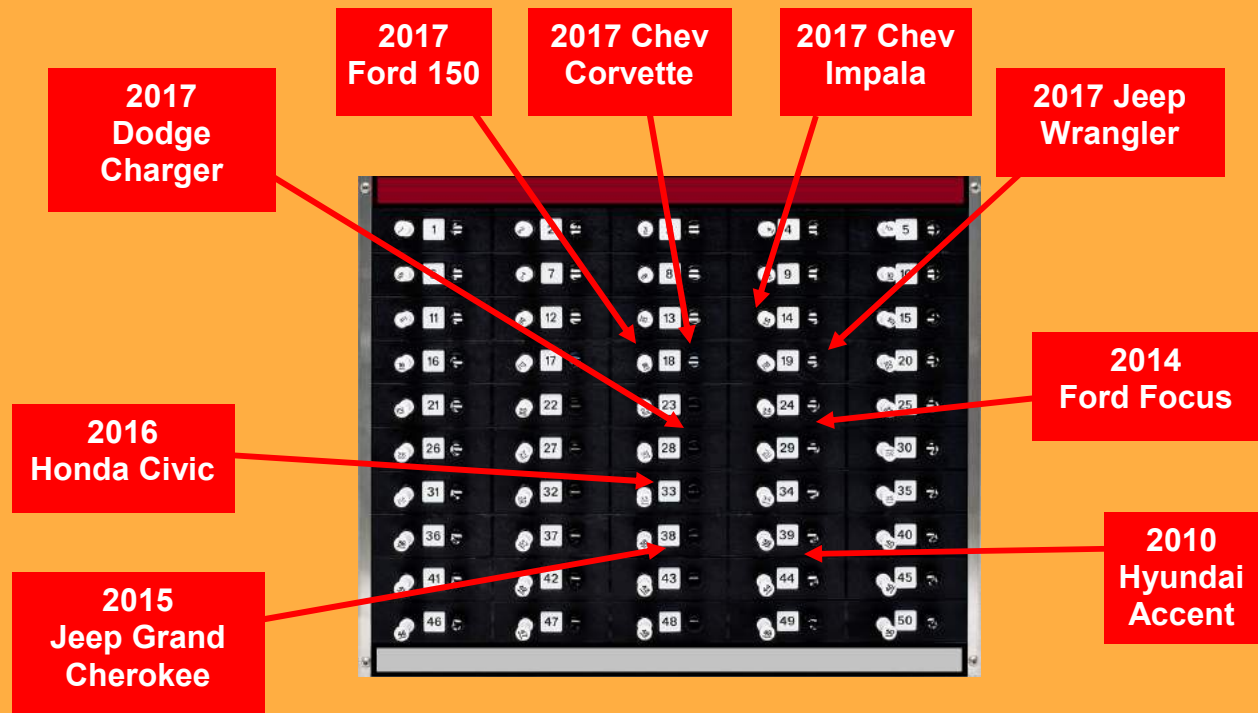

Key-Manager Key/Asset Management for all Automotive Dealerships