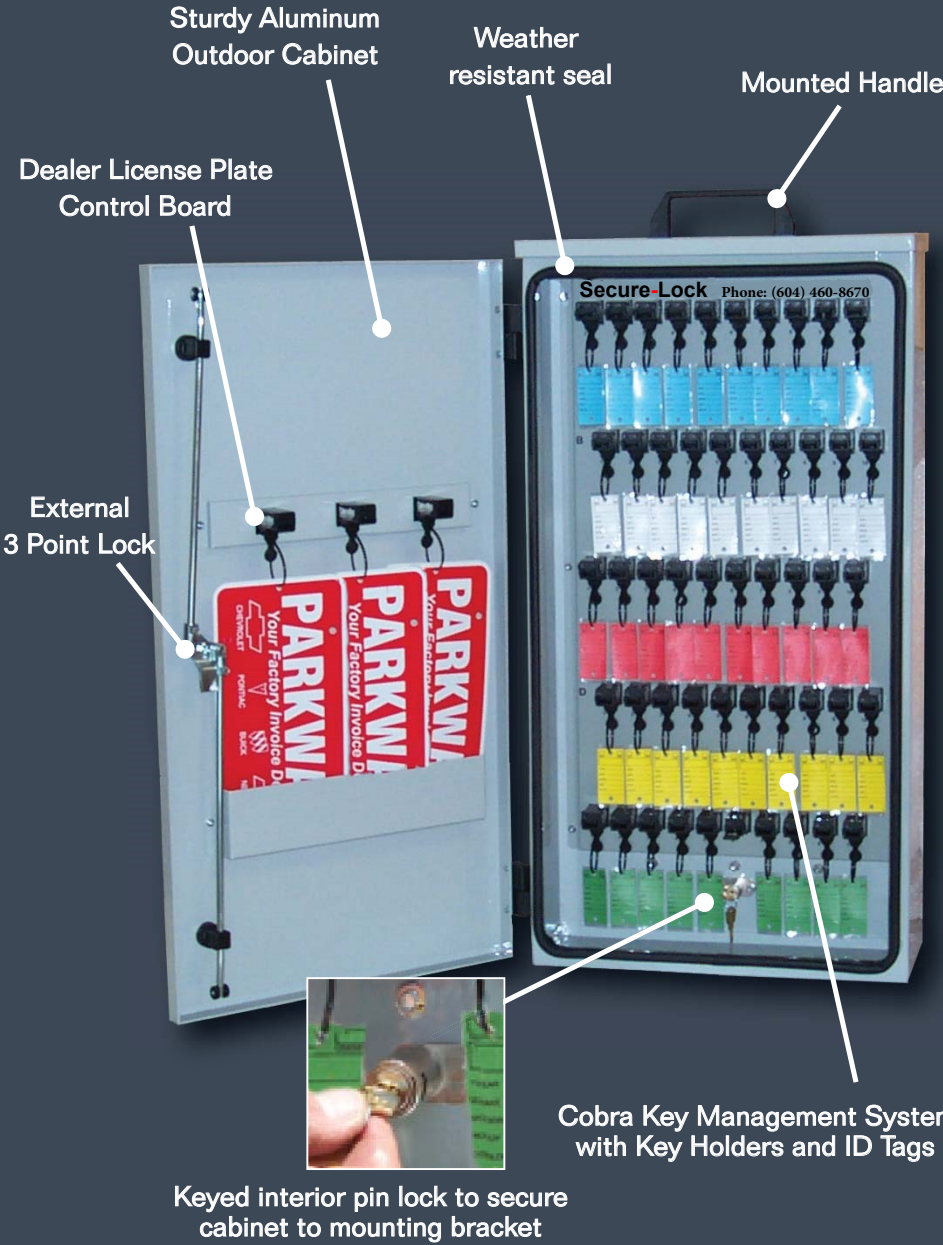

Key Station "Outback"

secured portable key management system a perfect solution for automotive car and truck dealership outdoor key storage

Insert the Access Key